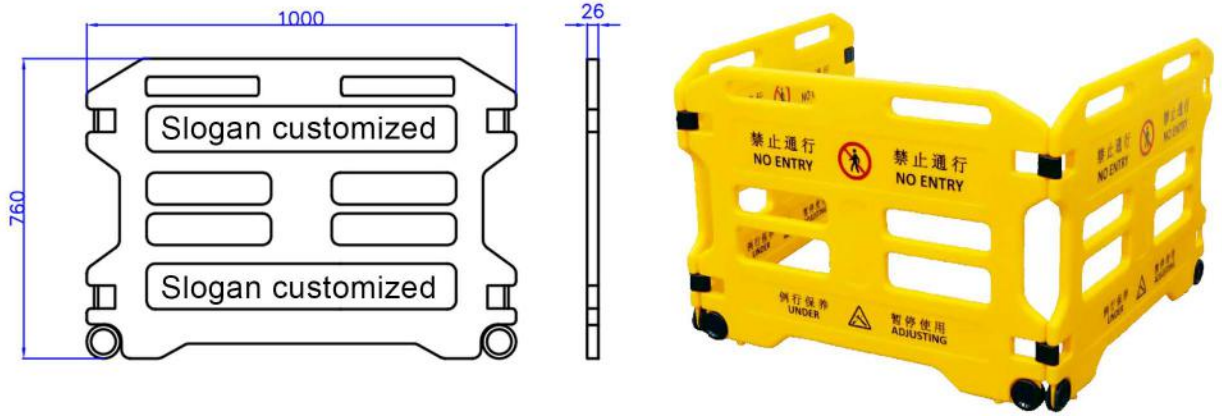

LB-SB0301

Three Pieces a Set (LB-SB0301)

Dimensions:

One Piece : 760mm x 1000mm x 26mm

Specification:

Material: 100% HDPE

Working Temp.: -60°C ~ 70°C

Net Weight: 6.5kg

Package: 4sets/carton

Easily folded and connected one by one to meet the length demand.

Printing could be customized.